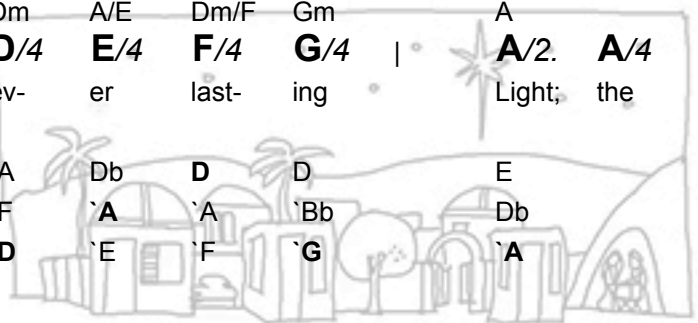

O Little Town Of Bethlehem

Advanced: Lettered

/4 quarter	_ slur
+ tie	R rest
P. 1	

Key signature: C major (no sharps or flats). Scale: C, C#, D, D#, E, F, F#, G, G#, A, A#, B, B#.

Chords: F(A), A/4, A/4, A/4, G#/4, A/4, Bb/D, C-/4, A#/4, D/4, G/4.

Notes: O, li-, tle, town, of, Beth-, le-, hem, how.

Chords: F, E/8, F/8, G/4, C/4, F/A, A/2, A/4, A/4, A/4, D7, C-/4, Gm/D, C-/4.

Notes: still, we, see, thee, lie., A-, bove, thy, deep, and, dream-.

Chords: A#/4, D/4, Gm, G/4, F, F/4, E/8, F/8, C7/Bb, A/4, G/4, F, F/2, A/4, A/4, A/4.

Notes: less, sleep, the, si-, lent, stars, go, by., Yet, in, thy.

Chords: Gm, G#dim7/Ab, A/E, E/2, E/4, E/4, Dm, A/E, Dm/F, Gm, A, D/4, E/4, F/4, G/4, A/2, A/4.

Notes: dark, streets, shin-, eth, the, ev-, er, last-, ing, Light, the.