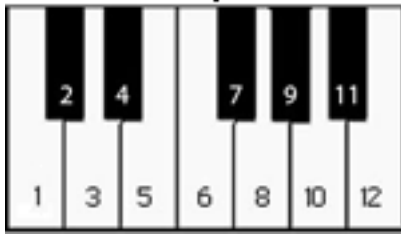

Piano Keyboard

Lullaby

4 C

4 4 5 5 8 5 5 8 5 8 1 12 10

Go to sleep, now dear love, 'neath_ ros - es a -

4 G

4 10 8 3 5 6 3 5 6 3 6 12 10 8 12

bove;_ Sweet blos - soms of red shall_ bloom by thy

8 C F C G

4 1 10 6 8 5 6 8 10

bed, When the dawn lights the skies, o - pen wide thy dear

12 C F C G C

4 8 10 6 8 5 6 5 3 1

eyes, When the dawn lights the skies, o - pen wide thy dear eyes.